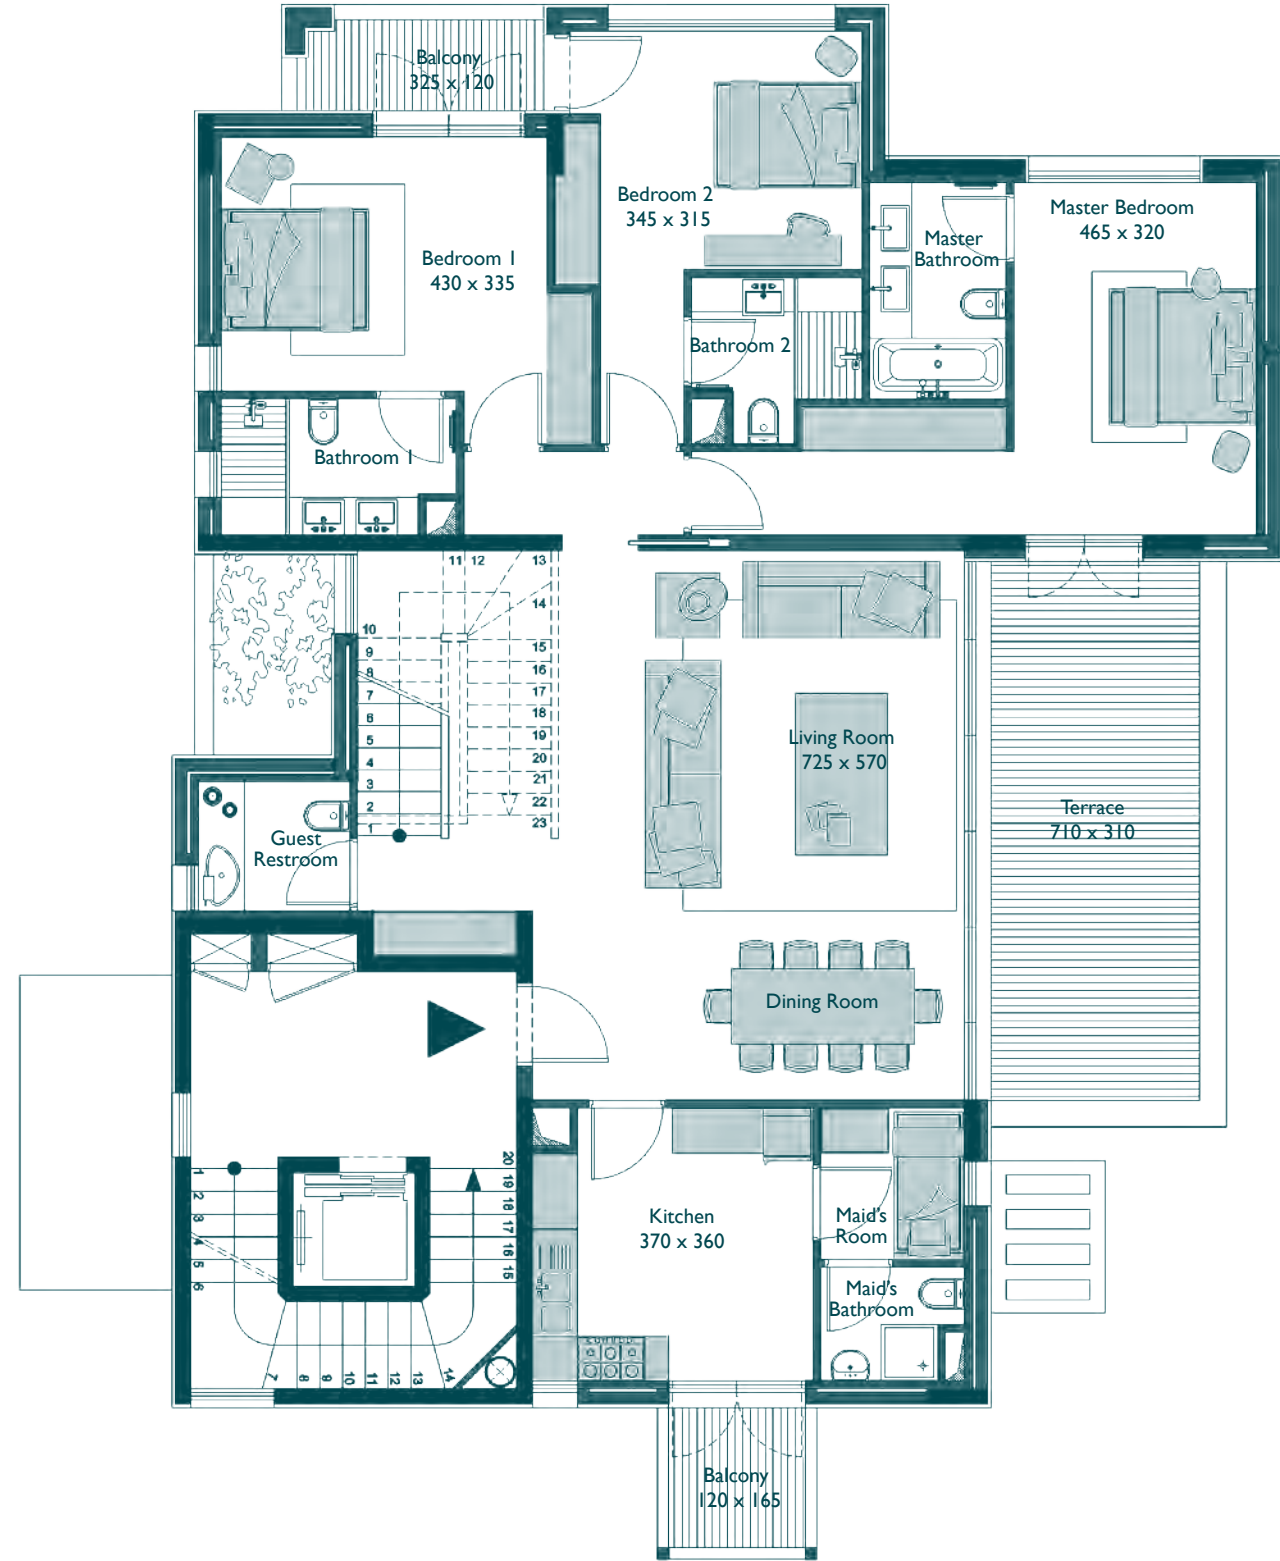

MASTER PLAN

SIMPLEX VE

MASS PLAN

BYBLOS BEACH VILLAGE

(drawing not to scale)

SIMPLEX VE

FIRST FLOOR

Appartement Area: 235 sq.m
Roof Terrace Area: 132 sq.m
2 Car Parks

SOLD

SIMPLEX VE

TERRACE

BYBLOS BEACH VILLAGE

BYBLOS BEACH VILLAGE

(drawing not to scale)

(drawing not to scale)

BASEMENT