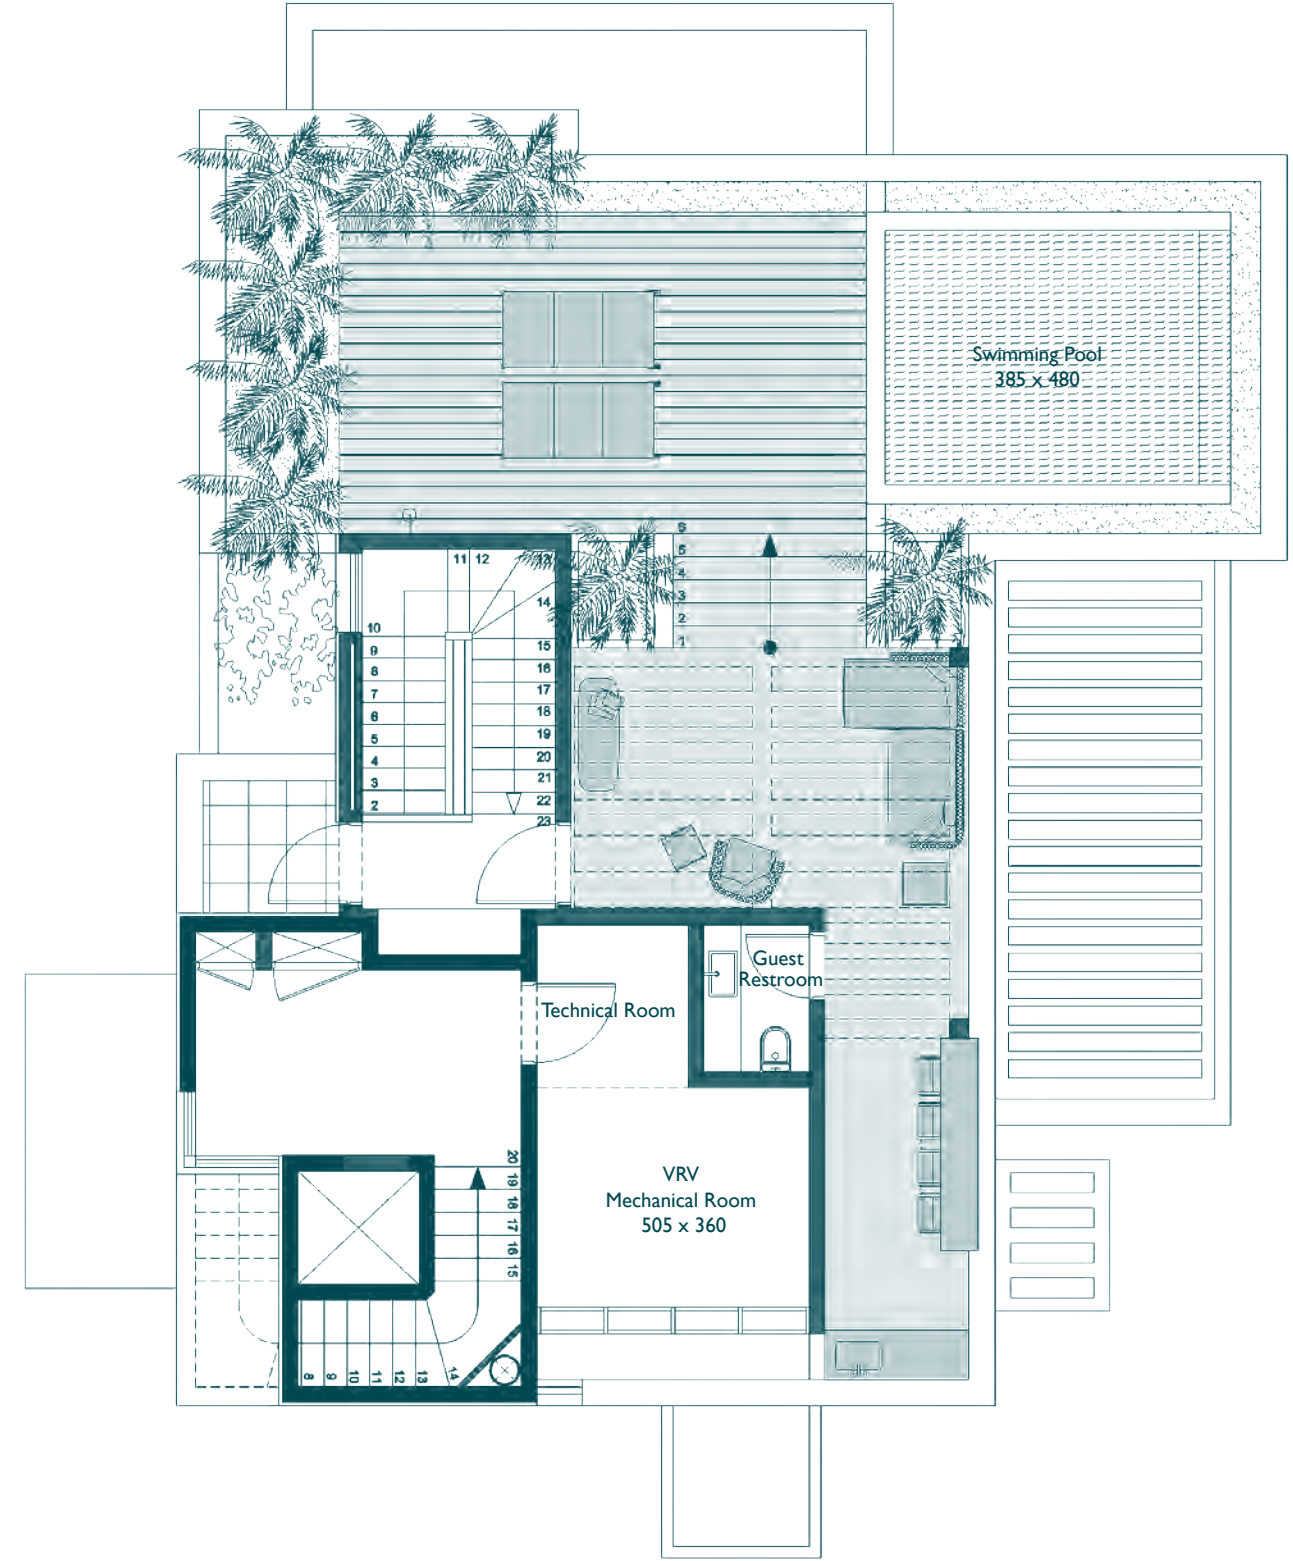

MASTER PLAN

SIMPLEX VE

MASS PLAN

BYBLOS BEACH VILLAGE

(drawing not to scale)

SIMPLEX VE

FIRST FLOOR

Appartement Area: 235 sq.m
Roof Terrace Area: 132 sq.m
2 Car Parks

SOLD

SIMPLEX VE

TERRACE

BYBLOS BEACH VILLAGE

BYBLOS BEACH VILLAGE

(drawing not to scale)

(drawing not to scale)

BASEMENT